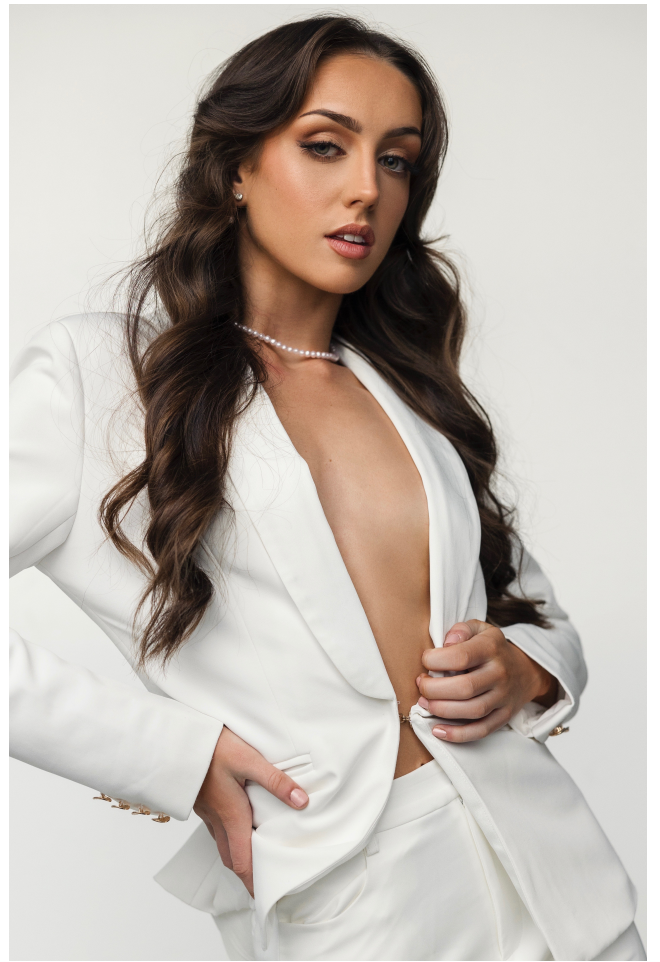

# BELLA

## BELLA FURNER

H:5'7 B:32/8A W:25 H:32.5 Dress:6 Shoe:8 Hair:Brown Eyes:Hazel

PRESLEY

MELBOURNE | SYDNEY | GOLD COAST