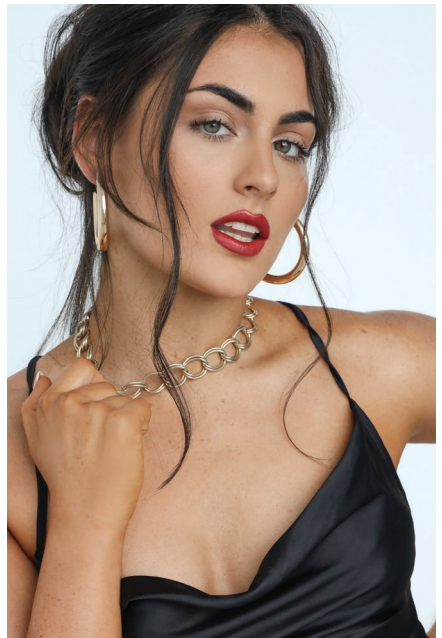

T
I
A
N
A

TIANA COSTANZO

H:5'8 B:36/12A W:30 H:35 Dress:10 Shoe:8 Hair:Black Eyes:Hazel

PRESLEY

MELBOURNE | SYDNEY | GOLD COAST