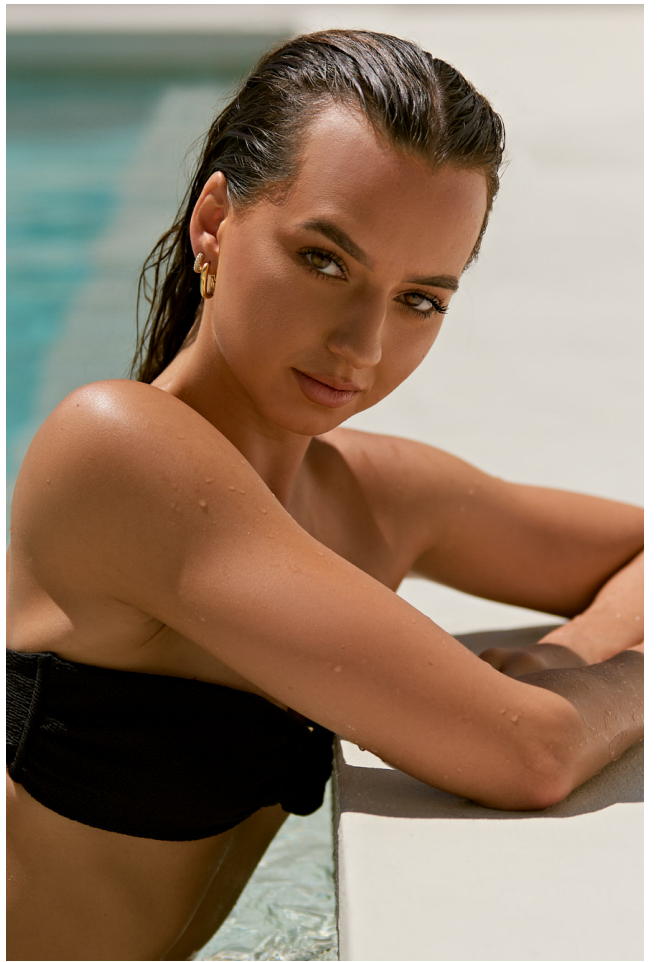

L
A
N
I

LANI NIELSEN

H:5'7 B:33/10B W:25 H:31 Dress:8 Shoe:8 Hair:Brown Eyes:Brown

PRESLEY

MELBOURNE | SYDNEY | GOLD COAST